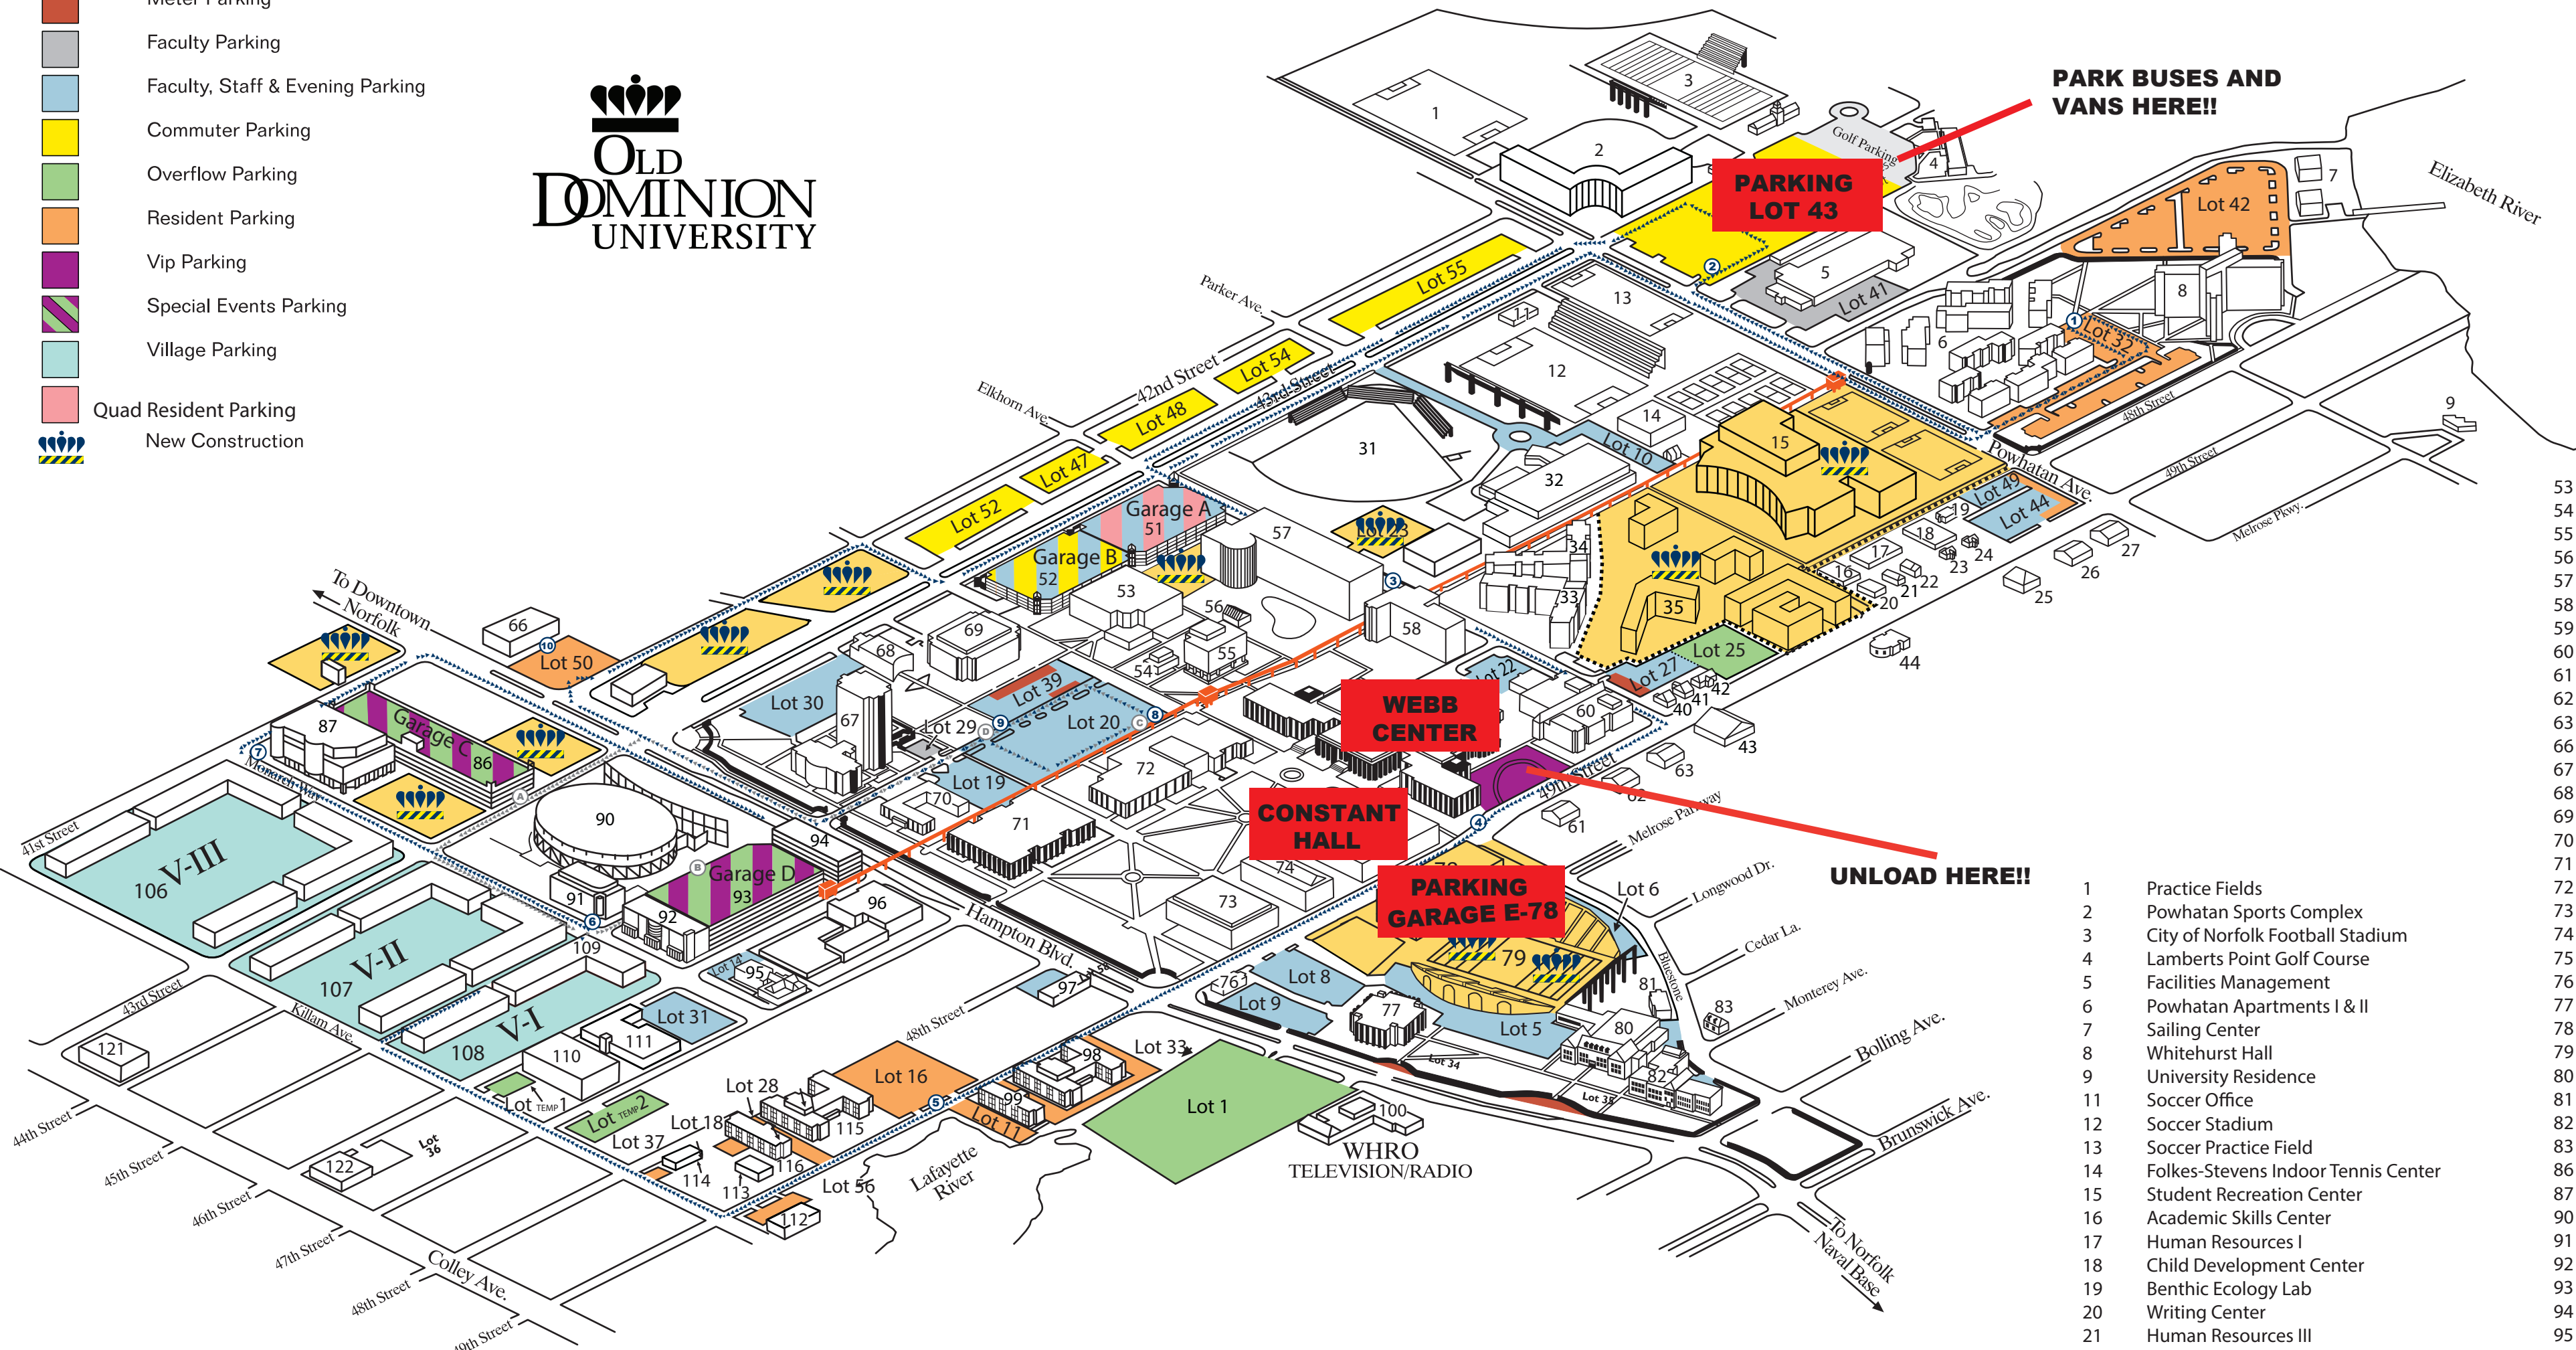

- 53 Mills Godwin Life Sciences Building
- 54 Mary Denson Pretlow Planetarium
- 55 Alfriend Chemistry Building
- 56 Arthur Kaplan Orchid Conservatory
- 57 Oceanography & Physics Building
- 58 E.V. Williams Engineering & Computational Sciences
- 59 Webb University Center
- 60 Diehn Fine & Performing Arts Center
- 61 Catholic Campus Ministry
- 62 Presbyterian Student Union
- 63 Wesley House
- 66 The Inn
- 67 Batten Arts & Letters
- 68 Gornto TELETECHNET Center
- 69 Perry Library
- 70 Child Study Center
- 71 Education Building
- 72 Kaufman Hall
- 73 Dragas Hall
- 74 Visual Arts Building
- 75 Constant Hall
- 76 Barry M. Kornblau Alumni Center
- 77 Koch Hall
- 78 Parking Garage E
- 79 Foreman Field
- 80 Rollins Hall / Admissions / Finance
- 81 Navy R.O.T.C.
- 82 Spong Hall
- 83 Guest House
- 86 Parking Garage C
- 87 Innovation Research Park I
- 90 Ted Constant Convocation Center
- 91 University Village Bookstore
- 92 Gordon Art Galleries
- 93 Parking Garage D
- 94 SpringHill Suites Marriott
- 95 Stables Theatre
- 96 Health Sciences Building / University Theater
- 97 Engineering Motor Sports Lab
- 98 Rogers Hall Main
- 99 Rogers Hall East
- 100 WHRO Television/Radio
- 106 University Village III
- 107 University Village II
- 108 University Village I
- 109 Public Safety/Police
- 110 Peri/Nuclear & Particle Physics Facility
- 111 Art Studio Building
- 112 Nusbaum Apartments A
- 113 Nusbaum Apartments B
- 114 Nusbaum Apartments C
- 115 Gresham Hall Main
- 116 Gresham Hall East
- 121 ODU Research Foundation Lab
- 122 Fisheries Lab

Unloading/Parking Note: The gates will be open on the 49th street side of Webb Center for unloading. Park in GARAGE E (49th St. Stadium Garage/49th St. & Bluestone Ave.) on **LEVELS 2-5 ONLY**.
BUSES/LARGE VANS: Lot 43 - L.R. Hill Sports Complex - 4251 Powhatan Ave.
 VIP Area - Lot 26 at Webb Center - 1301 W 49th St.