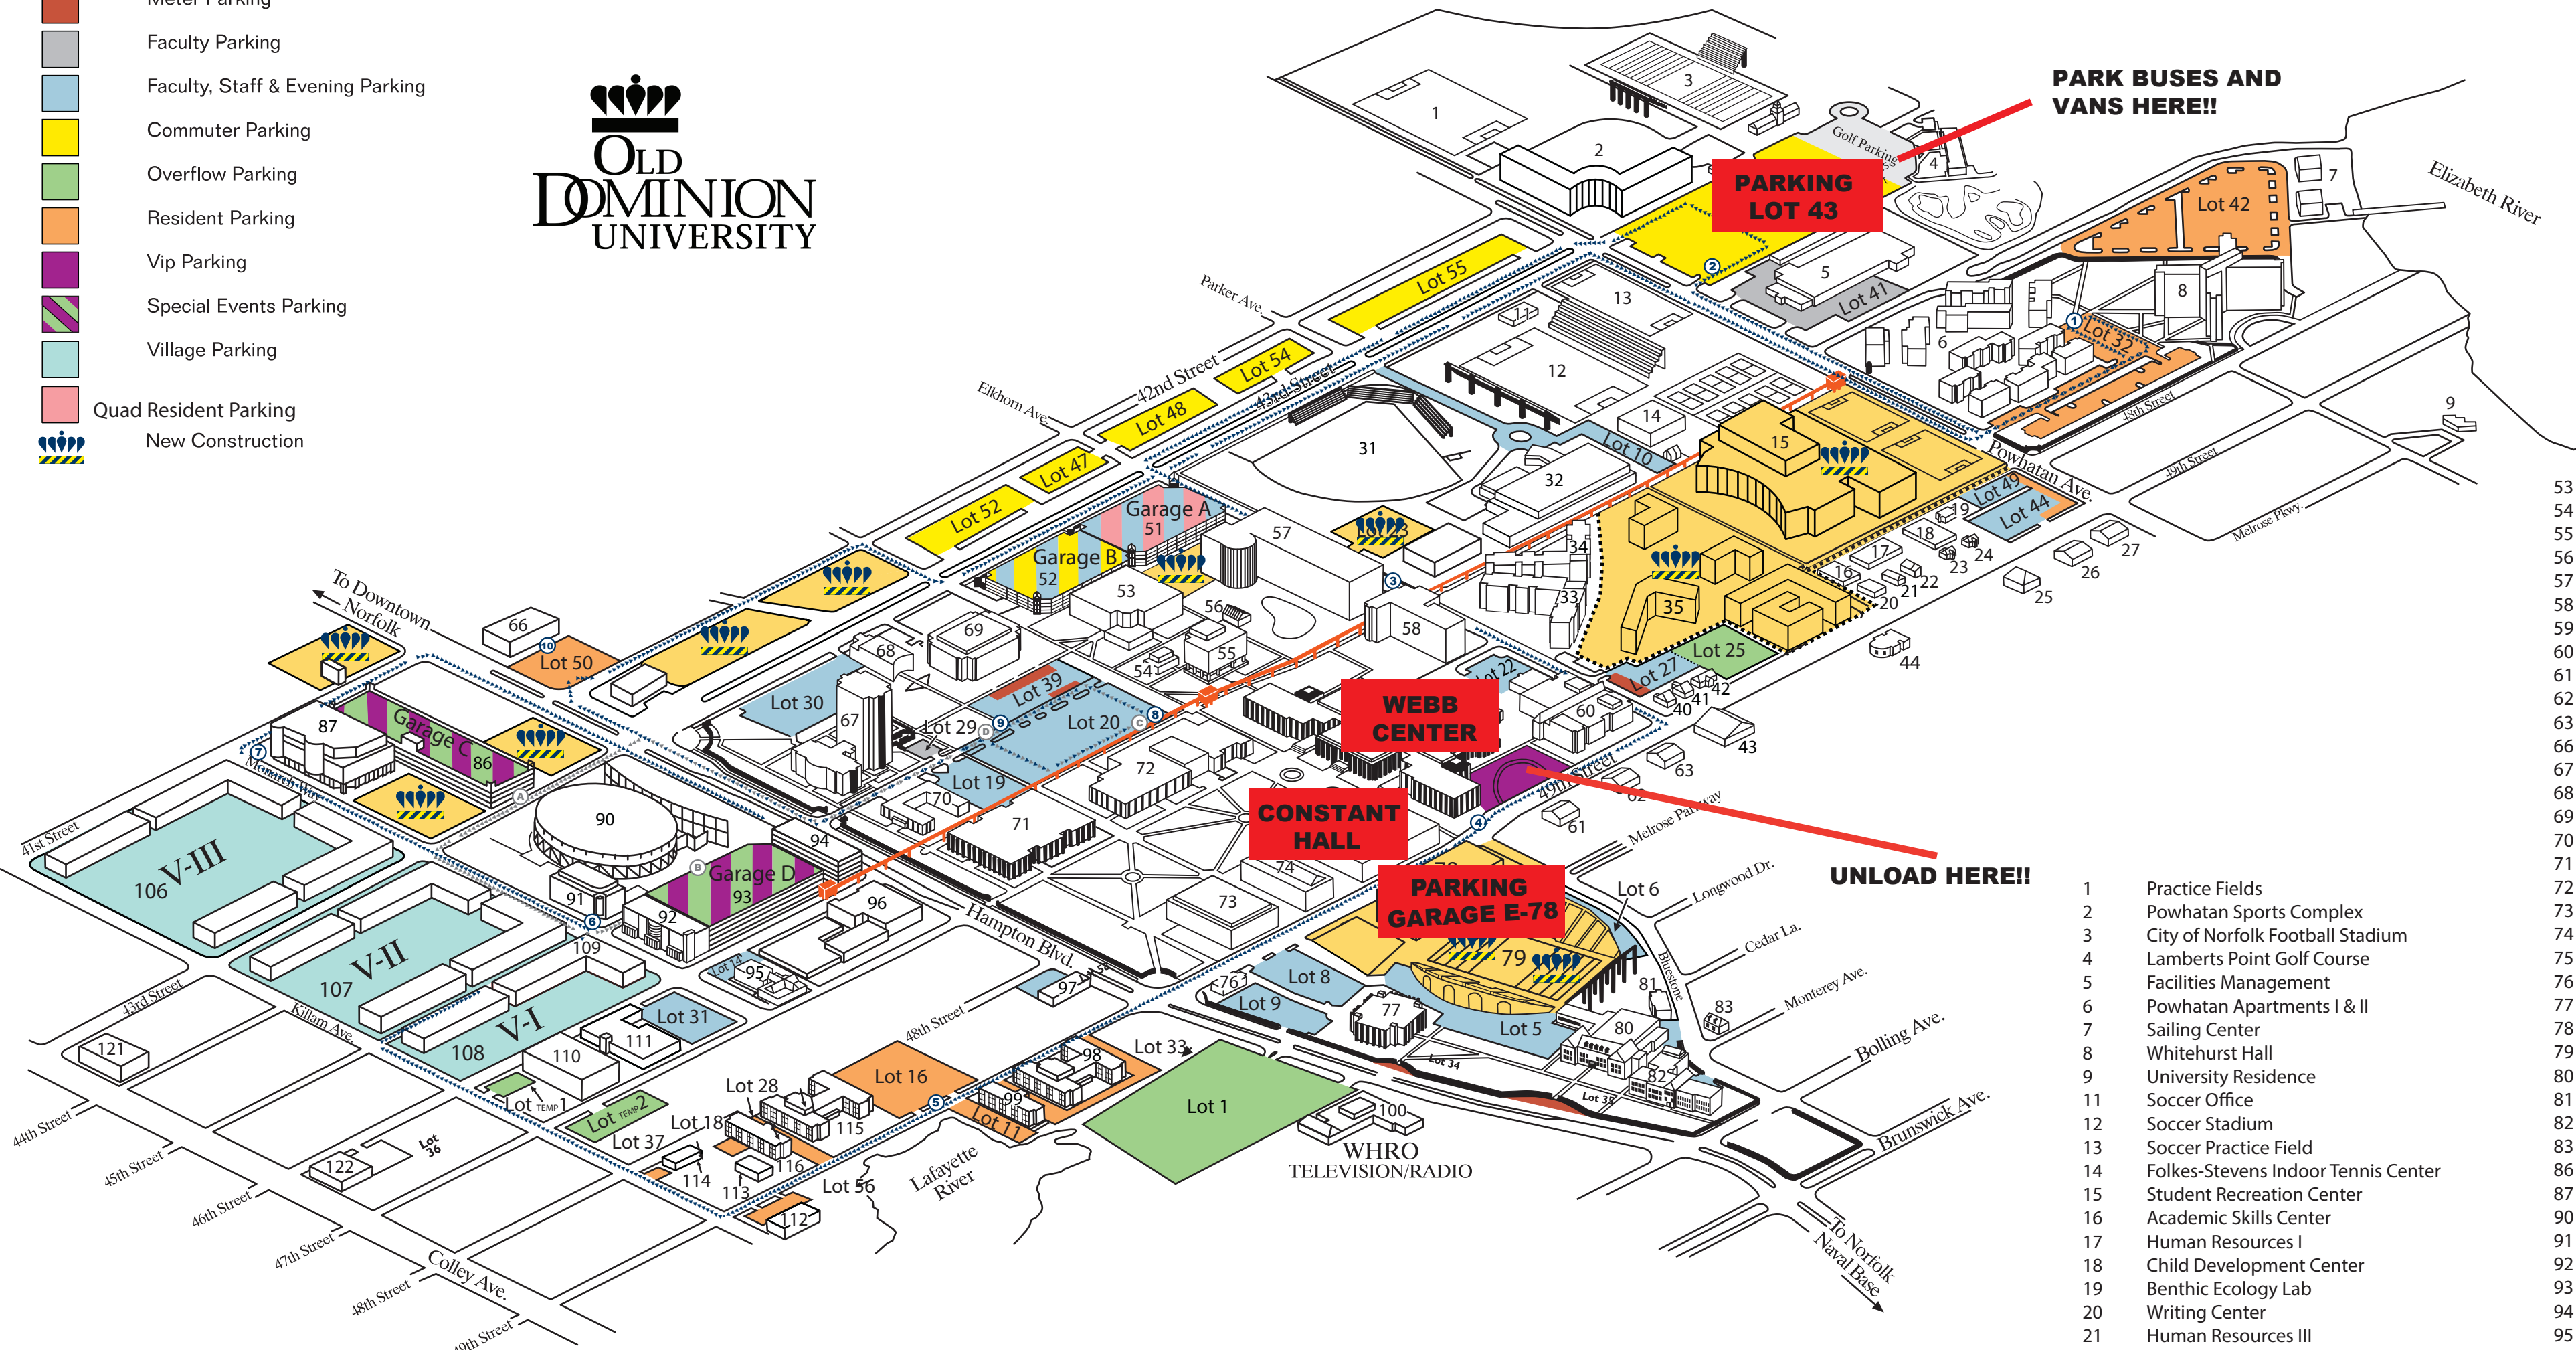

- 53 Mills Godwin Life Sciences Building
- 54 Mary Denson Pretlow Planetarium
- 55 Alfriend Chemistry Building
- 56 Arthur Kaplan Orchid Conservatory
- 57 Oceanography & Physics Building
- 58 E.V. Williams Engineering & Computational Sciences
- 59 Webb University Center
- 60 Diehn Fine & Performing Arts Center
- 61 Catholic Campus Ministry
- 62 Presbyterian Student Union
- 63 Wesley House
- 66 The Inn
- 67 Batten Arts & Letters
- 68 Gornto TELETECHNET Center
- 69 Perry Library
- 70 Child Study Center
- 71 Education Building
- 72 Kaufman Hall
- 73 Dragas Hall
- 74 Visual Arts Building
- 75 Constant Hall
- 76 Barry M. Kornblau Alumni Center
- 77 Koch Hall
- 78 Parking Garage E
- 79 Foreman Field
- 80 Rollins Hall / Admissions / Finance
- 81 Navy R.O.T.C.
- 82 Spong Hall
- 83 Guest House
- 86 Parking Garage C
- 87 Innovation Research Park I
- 90 Ted Constant Convocation Center
- 91 University Village Bookstore
- 92 Gordon Art Galleries
- 93 Parking Garage D
- 94 SpringHill Suites Marriott
- 95 Stables Theatre
- 96 Health Sciences Building / University Theater
- 97 Engineering Motor Sports Lab
- 98 Rogers Hall Main
- 99 Rogers Hall East
- 100 WHRO Television/Radio
- 106 University Village III
- 107 University Village II
- 108 University Village I
- 109 Public Safety/Police
- 110 Peri/Nuclear & Particle Physics Facility
- 111 Art Studio Building
- 112 Nusbaum Apartments A
- 113 Nusbaum Apartments B
- 114 Nusbaum Apartments C
- 115 Gresham Hall Main
- 116 Gresham Hall East
- 121 ODU Research Foundation Lab
- 122 Fisheries Lab

**Unloading/Parking Note:** The gates will be open on the 49th street side of Webb Center for unloading. Park in GARAGE (49th St. Stadium Garage/49th St. & Bluestone Ave.) on floors 2-5 ONLY.

**BUSES/LARGE VANS:** Lot 43 - L.R. Hill Sports Complex - 4251 Powhatan Ave.

**VIP Area** - Lot 26 at Webb Center - 1301 W 49th St.