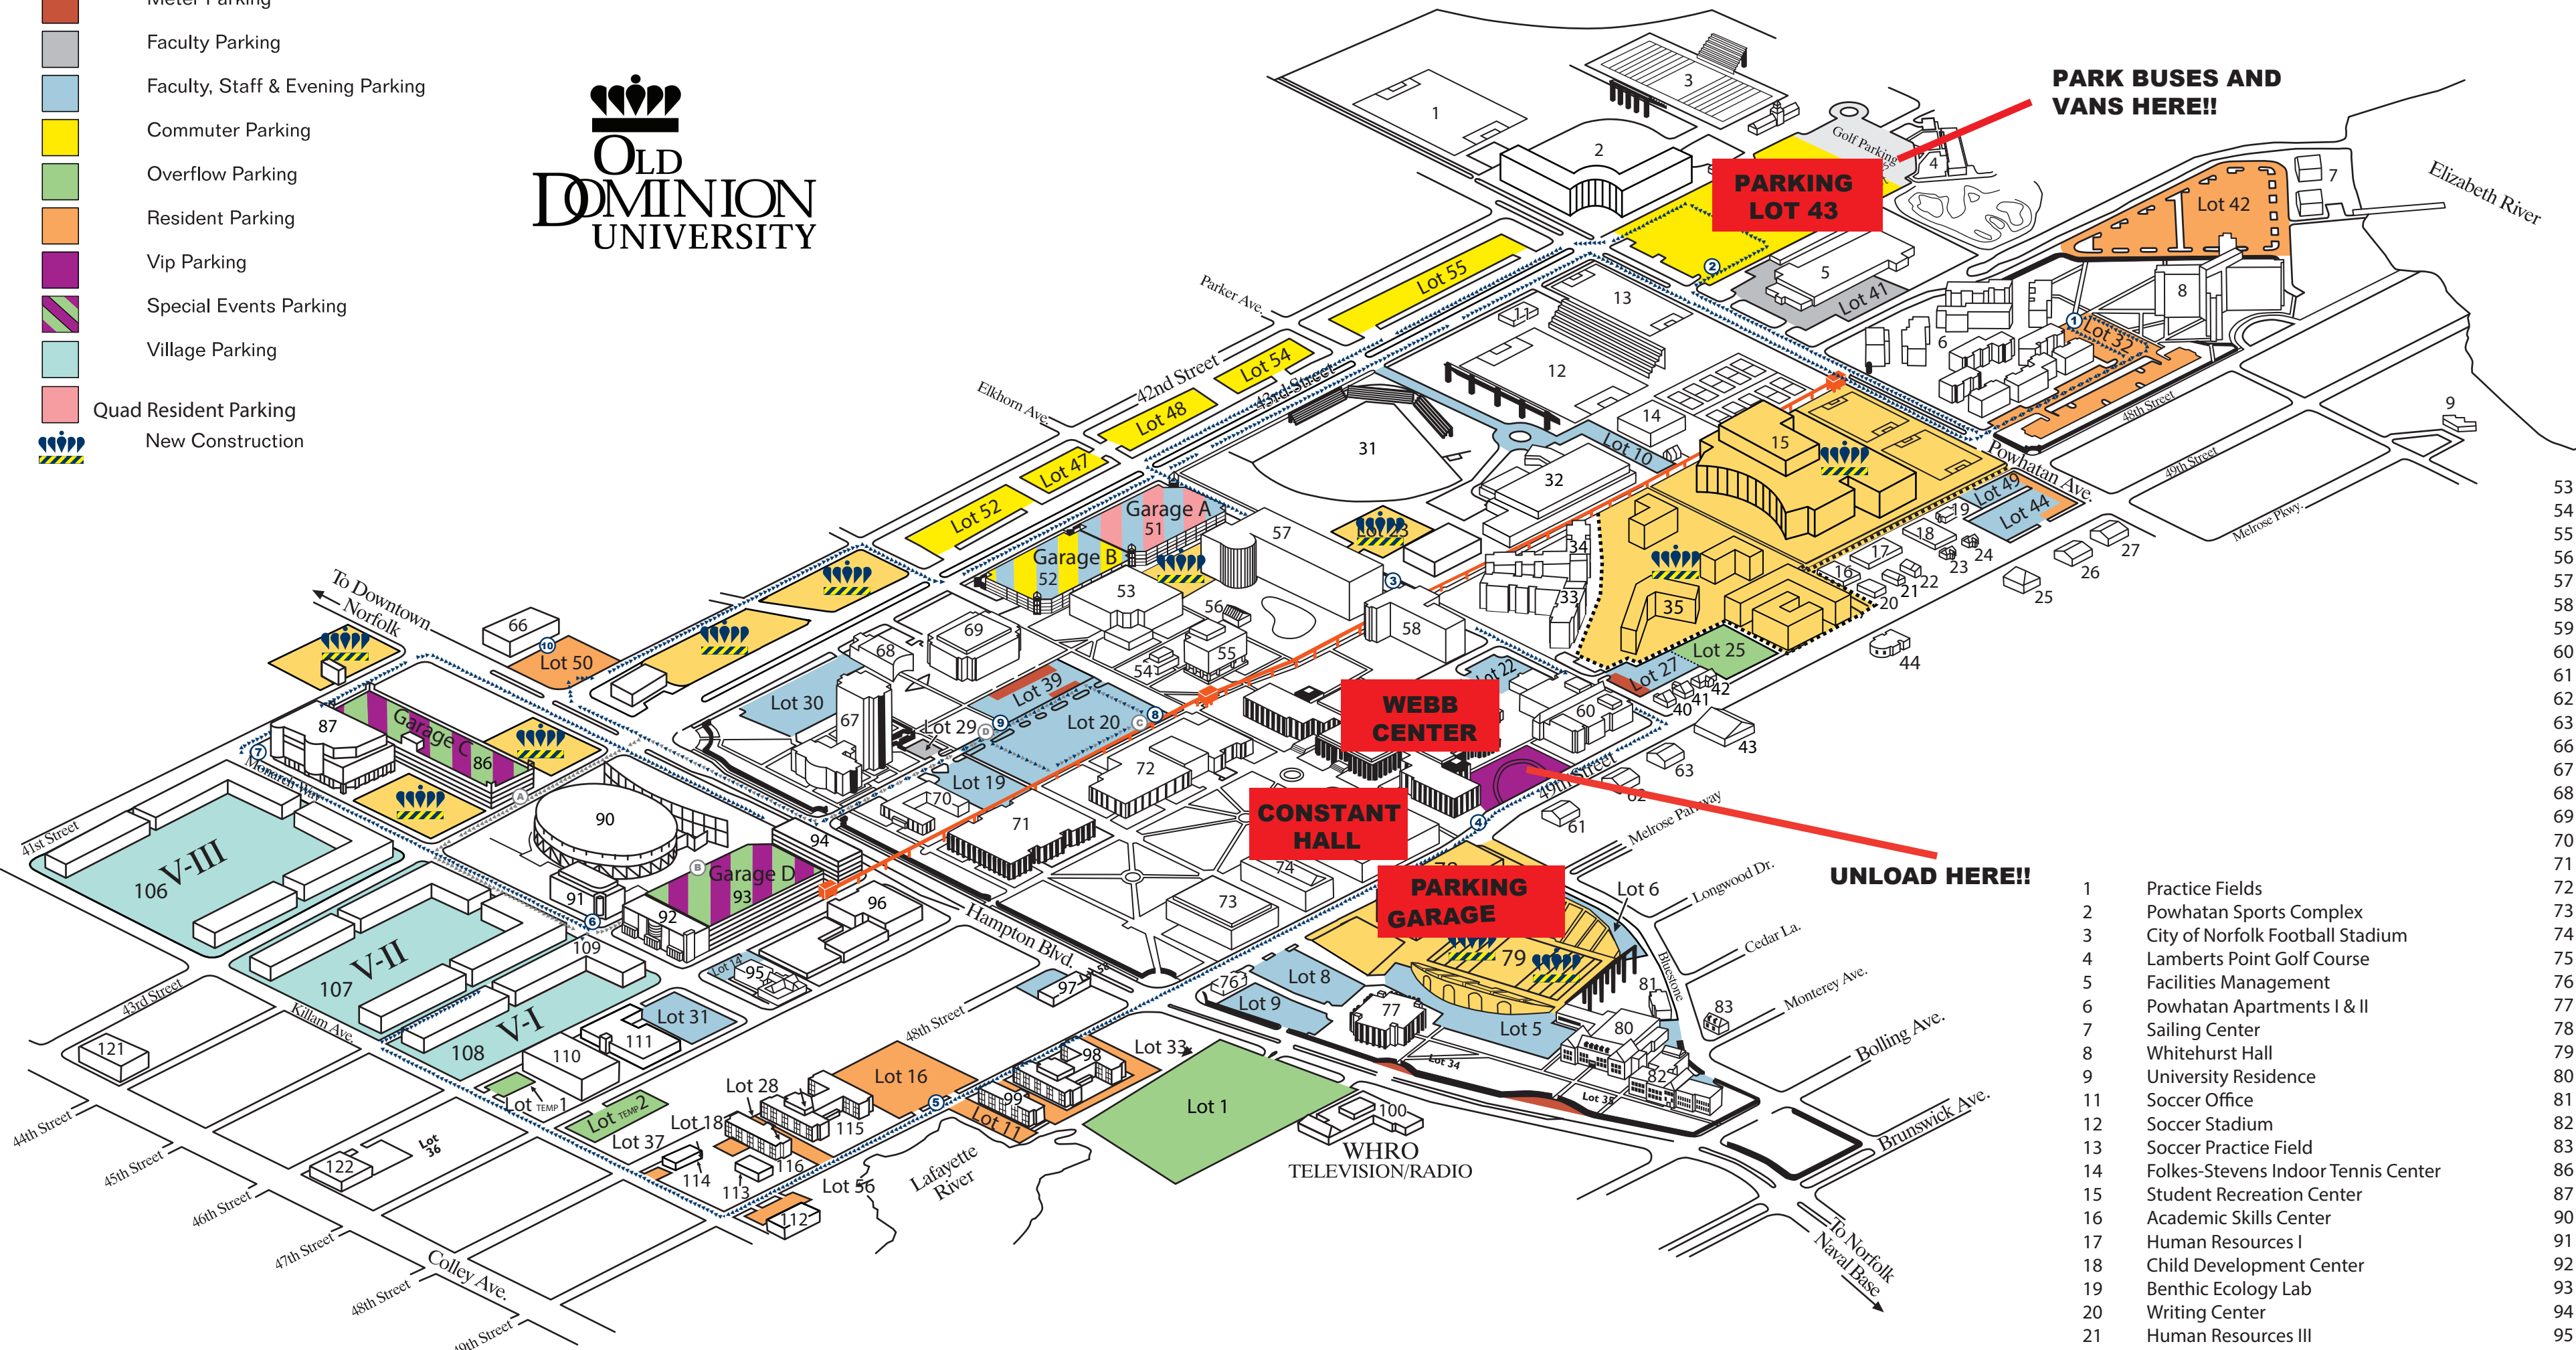

- 53 Mills Godwin Life Sciences Building
- 54 Mary Denson Pretlow Planetarium
- 55 Alfriend Chemistry Building
- 56 Arthur Kaplan Orchid Conservatory
- 57 Oceanography & Physics Building
- 58 E.V. Williams Engineering & Computational Sciences
- 59 Webb University Center
- 60 Diehn Fine & Performing Arts Center
- 61 Catholic Campus Ministry
- 62 Presbyterian Student Union
- 63 Wesley House
- 66 The Inn
- 67 Batten Arts & Letters
- 68 Gornto TELETECHNET Center
- 69 Perry Library
- 70 Child Study Center
- 71 Education Building
- 72 Kaufman Hall
- 73 Dragas Hall
- 74 Visual Arts Building
- 75 Constant Hall
- 76 Barry M. Kornblau Alumni Center
- 77 Koch Hall
- 78 Parking Garage E
- 79 Foreman Field
- 80 Rollins Hall / Admissions / Finance
- 81 Navy R.O.T.C.
- 82 Spong Hall
- 83 Guest House
- 86 Parking Garage C
- 87 Innovation Research Park I
- 90 Ted Constant Convocation Center
- 91 University Village Bookstore
- 92 Gordon Art Galleries
- 93 Parking Garage D
- 94 SpringHill Suites Marriott
- 95 Stables Theatre
- 96 Health Sciences Building / University Theater
- 97 Engineering Motor Sports Lab
- 98 Rogers Hall Main
- 99 Rogers Hall East
- 100 WHRO Television/Radio
- 106 University Village III
- 107 University Village II
- 108 University Village I
- 109 Public Safety/Police
- 110 Peri/Nuclear & Particle Physics Facility
- 111 Art Studio Building
- 112 Nusbaum Apartments A
- 113 Nusbaum Apartments B
- 114 Nusbaum Apartments C
- 115 Gresham Hall Main
- 116 Gresham Hall East
- 121 ODU Research Foundation Lab
- 122 Fisheries Lab

Unloading/Parking Note: The gates will be open at Lot 26 on the 49th street side of Webb Center (1301 W 49th St.) Park in GARAGE (49th St. Stadium Garage/49th St. & Bluestone Ave.) on **LEVELS 1-3 ONLY.**
BUSES/LARGE VANS: Lot 43 - L.R. Hill Sports Complex - 4251 Powhatan Ave.